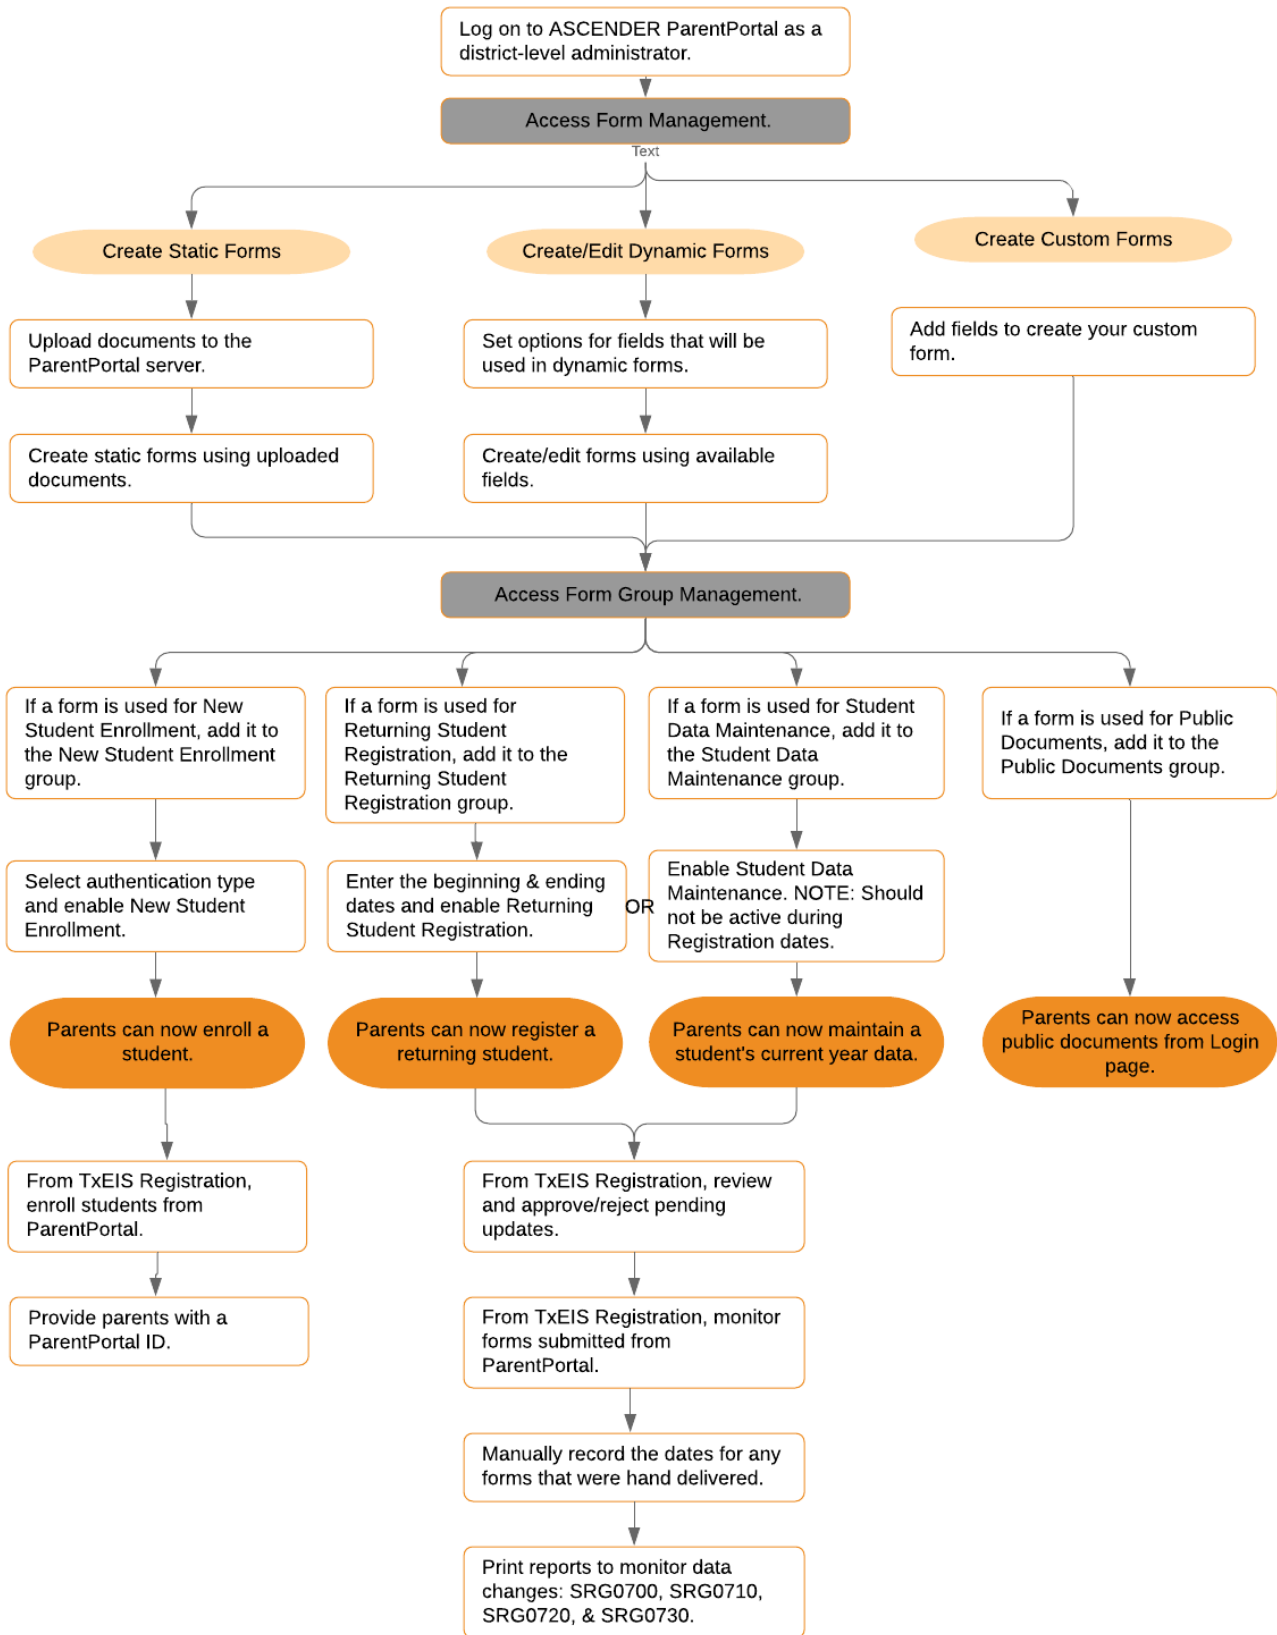

ASCENDER GUIDES

**admin\_flow\_chart**

# Table of Contents

### Administator Steps

## Back Cover