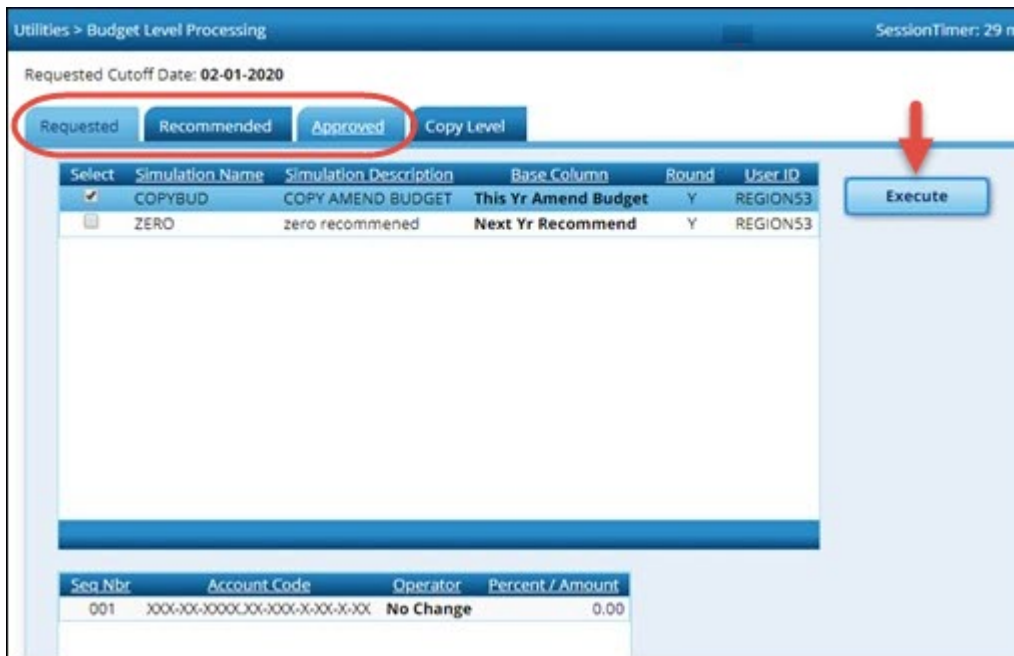

Budget > Utilities > Budget Level Processing

Post the simulation in the tab of your choice.

Caution: You can repeat this step multiple times; however, each time a simulation is processed, it overwrites the existing data.

Use one of the following tabs to complete this step:

Budget > Utilities > Budget Level Processing > Requested

Budget > Utilities > Budget Level Processing > Recommended

Budget > Utilities > Budget Level Processing > Approved

Image

Image