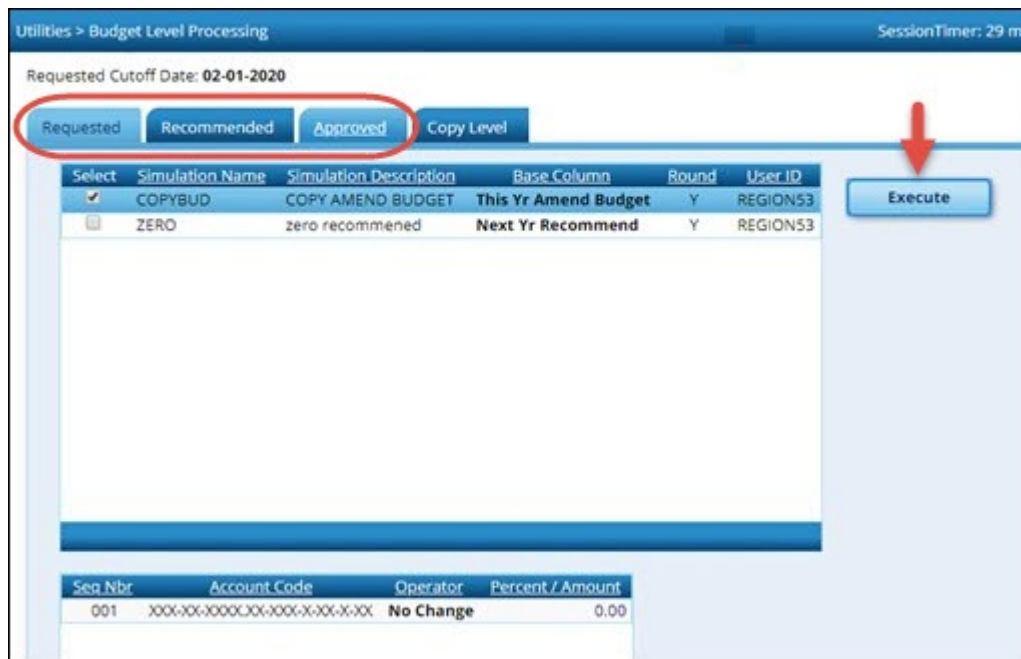

Budget > Utilities > Budget Level Processing

Post the simulation in the tab of your choice.

Caution: You can repeat this step multiple times; however, each time a simulation is processed, it overwrites the existing data.

Note: Simulations are based on the user profile of the logged-on user.

Use one of the following tabs to complete this step:

[Budget > Utilities > Budget Level Processing > Requested](#)

[Budget > Utilities > Budget Level Processing > Recommended](#)

[Budget > Utilities > Budget Level Processing > Approved](#)

Image

Image