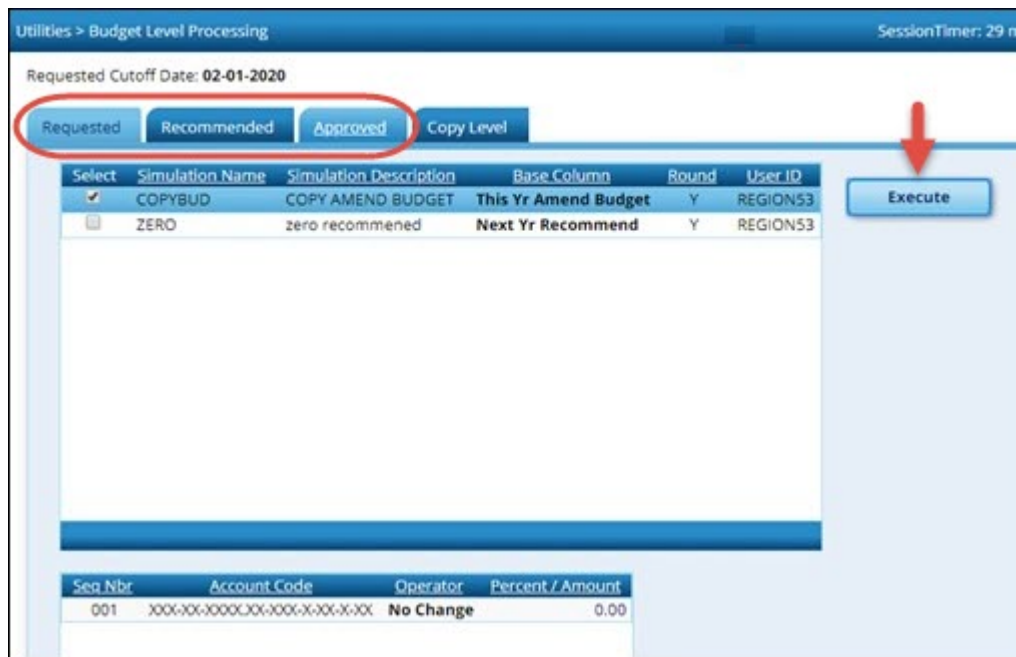

Budget > Utilities > Budget Level Processing

Post the simulation in the tab of your choice.

Caution: You can repeat this step multiple times; however, each time a simulation is processed, it overwrites the existing data.

Notes:

- Simulations are based on the user profile of the logged-on user.
- Simulations will not update locked accounts.

Use one of the following tabs to complete this step:

[Budget > Utilities > Budget Level Processing > Requested](#)

[Budget > Utilities > Budget Level Processing > Recommended](#)

[Budget > Utilities > Budget Level Processing > Approved](#)

Image

Image