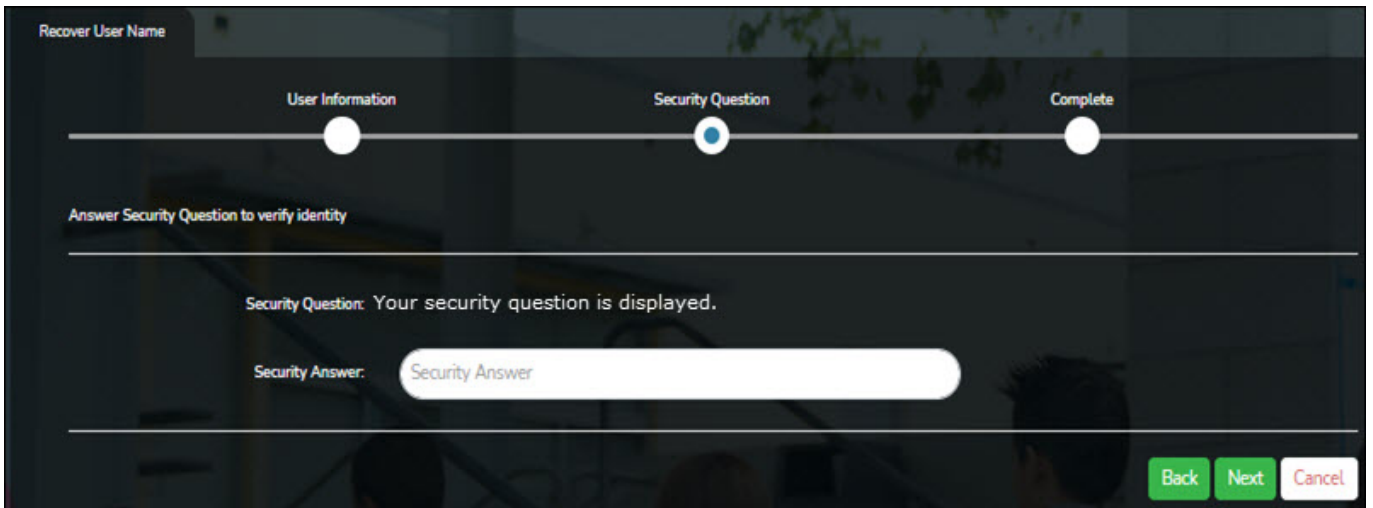

Security Question	Type a question you will be asked in the event that you forget your password at a later date.
Security Answer	Type the answer to the security question. This is case-sensitive.

☐ Click **Next**.