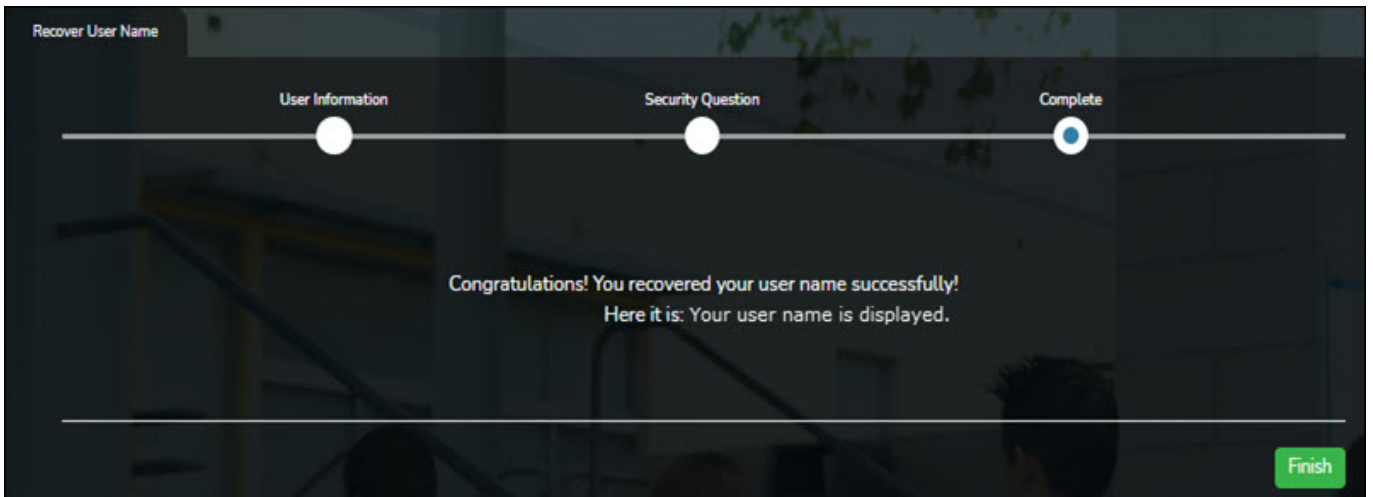

☐ Click **Finish**. You are redirected to the EmployeePortal Login page.

Olvidó su nombre de usuario?

Esta página se usa para recuperar su nombre de usuario si la olvidó.

☐ Haga clic en Olvidó su nombre de usuario. Aparece la página de Recuperar nombre de usuario.

Número de empleado o número de seguro social	Dependiendo de la configuración de su LEA, se le indicará que capture su número de empleado o los nueve dígitos de su número de seguro social.
Fecha de nacimiento	Escriba su fecha de nacimiento en formato mm dd aaaa.
Código postal	Escriba su código postal de cinco dígitos.