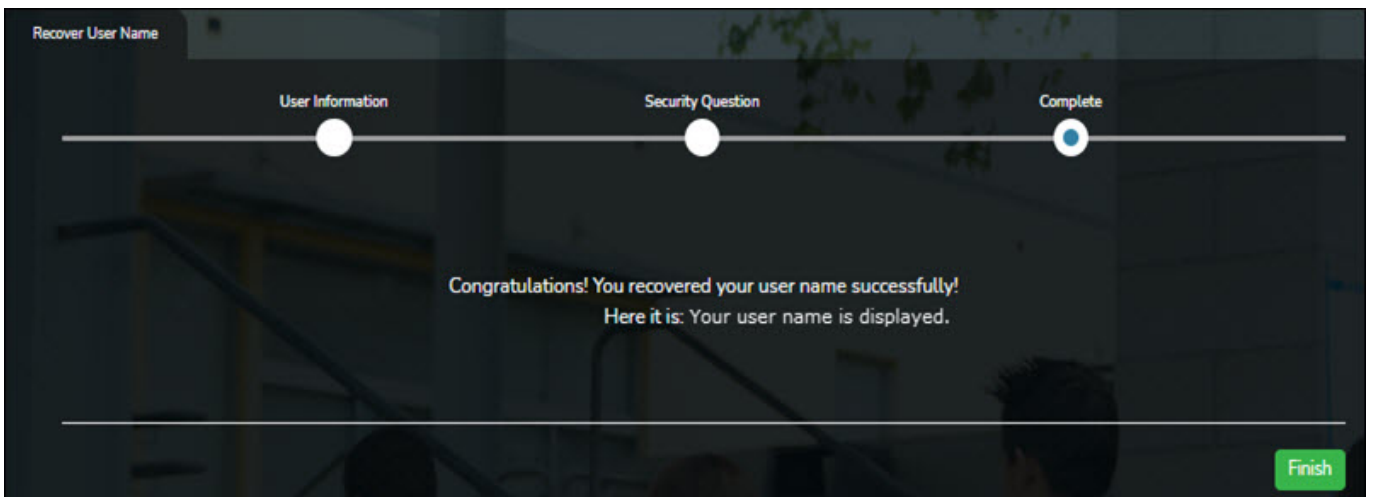

☐ Click **Finish**. You are redirected to the EmployeePortal Login page.

Olvidó su nombre de usuario?

Esta página se usa para recuperar su nombre de usuario si la olvidó.

☐ Haga clic en Olvidó su nombre de usuario. Aparece la página de Recuperar nombre de usuario.

Número de empleado o número de seguro social	Dependiendo de la configuración de su LEA, se le indicará que capture su número de empleado o los nueve dígitos de su número de seguro social.
Fecha de nacimiento	Escriba su fecha de nacimiento en formato mm dd aaaa.
Código postal	Escriba su código postal de cinco dígitos.