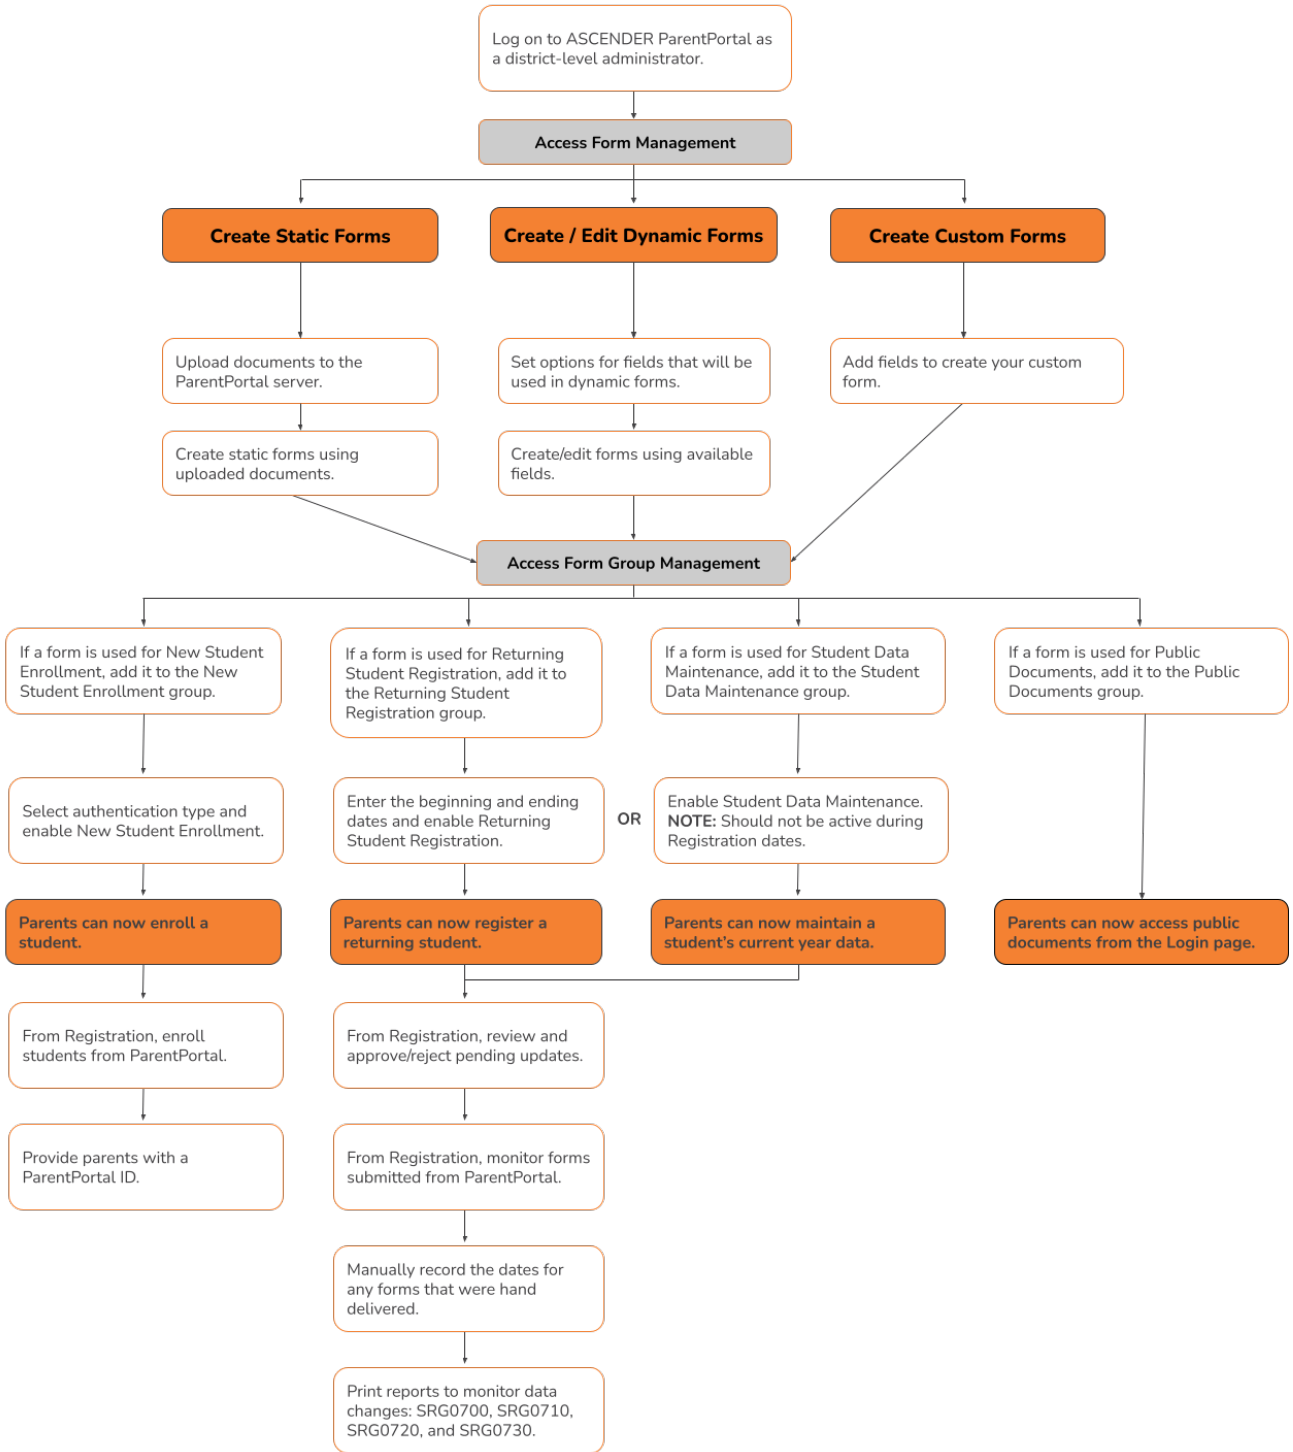

ASCENDER GUIDES

**admin\_flow\_chart**

# Table of Contents

## ASCENDER ParentPortal Enrollment, Registration, and Data Updates Administrator Steps

## Back Cover