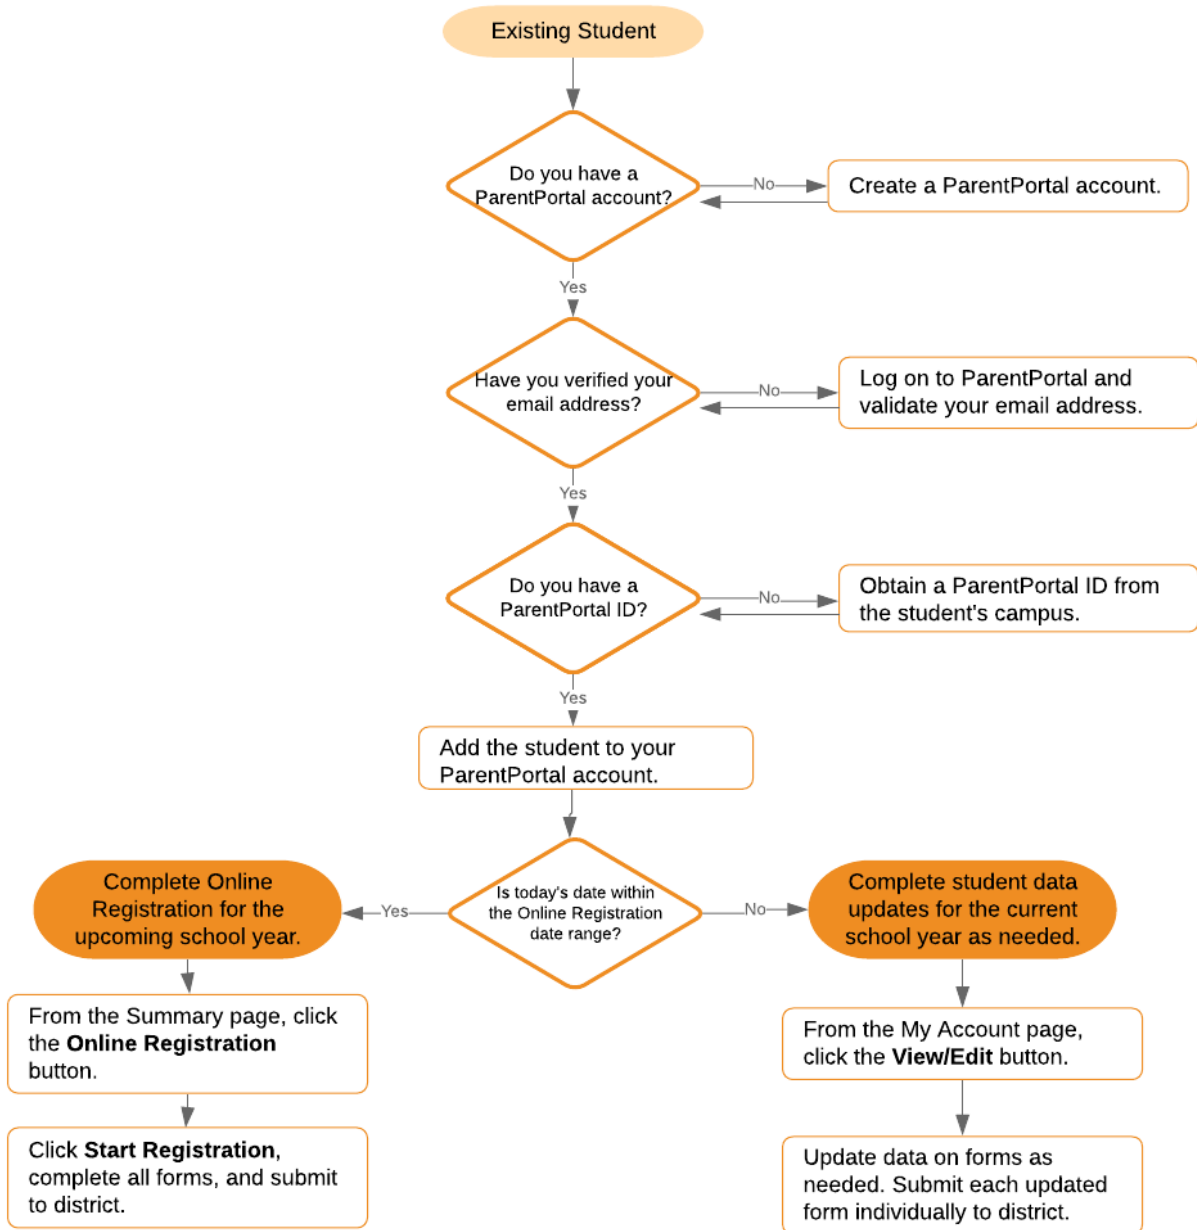

ASCENDER ParentPortal - Online Registration & Data Updates

Parent Steps