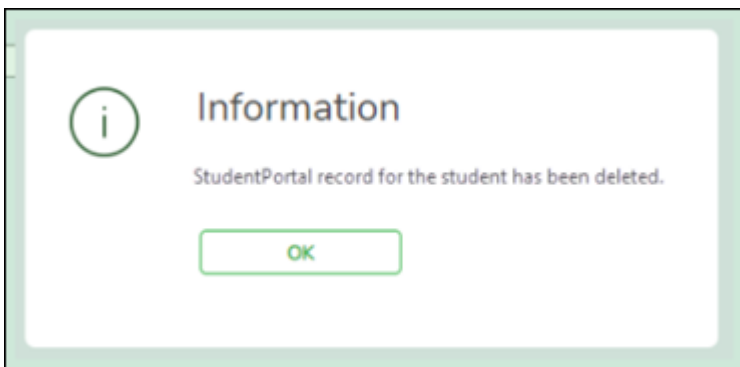

Delete StudentPortal Account

Table of Contents

Delete StudentPortal Account 1

Delete StudentPortal Account

Registration > Utilities > Delete StudentPortal Account

This utility does XYZ.

| | | | |
|--|-------------------------------------|---|--|
| Student ID: | <input type="text" value="004011"/> | <input type="button" value="Retrieve"/> | <input type="button" value="Directory"/> |
| Student Info | | | |
| Stu ID: | 004011 | RONALD B.WEASLEY | |
| School Year: | 2023 | | |
| Grade: | 10 | Birthdate: | 03-01-2006 |
| StudentPortal User Name: | RWEASLEY | | |
| The StudentPortal account of the selected student will be permanently deleted from the system. | | | |
| <input type="button" value="Execute"/> | | | |

Update data:

Student ID Type the six-digit student ID number, including all leading zeros. Or, click **Directory** to select the student from the [Directory](#).

- Click **Retrieve**.
- Click **Execute**.

You are prompted to confirm that you want to delete the selected data. Click **Yes**.
The account is deleted.

NOTE: If **No** is selected, the pop-up message disappears and the previously retrieved student's information will still display on the page.