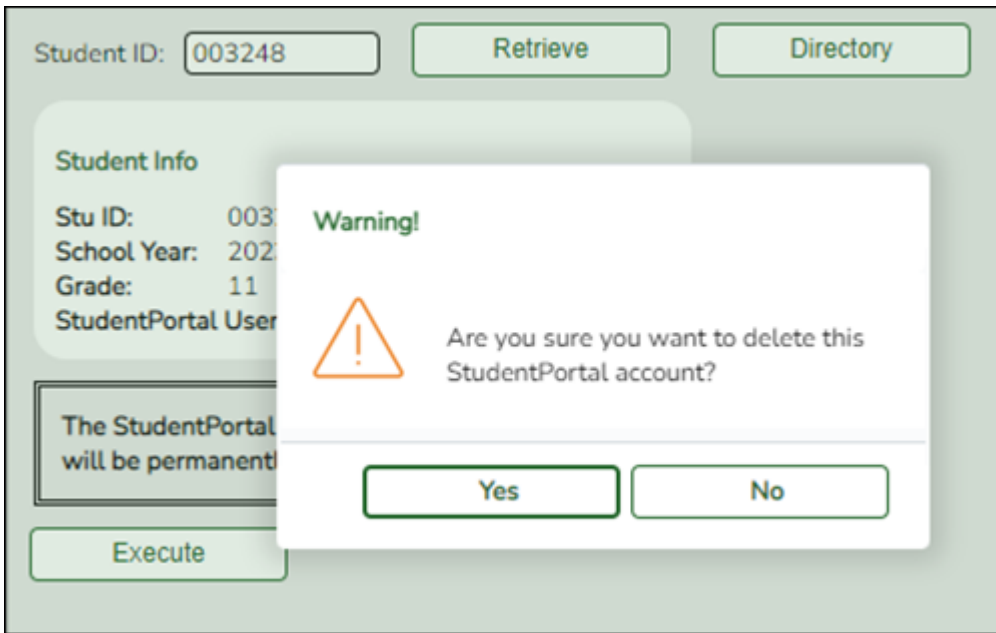

Delete StudentPortal Account

Table of Contents

Delete StudentPortal Account 1

Delete StudentPortal Account

Registration > Utilities > Delete StudentPortal Account

This utility does XYZ.

| | | | |
|--|-------------------------------------|---|--|
| Student ID: | <input type="text" value="004011"/> | <input type="button" value="Retrieve"/> | <input type="button" value="Directory"/> |
| Student Info | | | |
| Stu ID: | 004011 | RONALD B.WEASLEY | |
| School Year: | 2023 | | |
| Grade: | 10 | Birthdate: | 03-01-2006 |
| StudentPortal User Name: | RWEASLEY | | |
| The StudentPortal account of the selected student will be permanently deleted from the system. | | | |
| <input type="button" value="Execute"/> | | | |

You are prompted to confirm that you want to delete the selected data. Click **Yes**.
The account is deleted.

NOTE: If **No** is selected, the pop-up message disappears and the previously retrieved student's information will still display on the page.