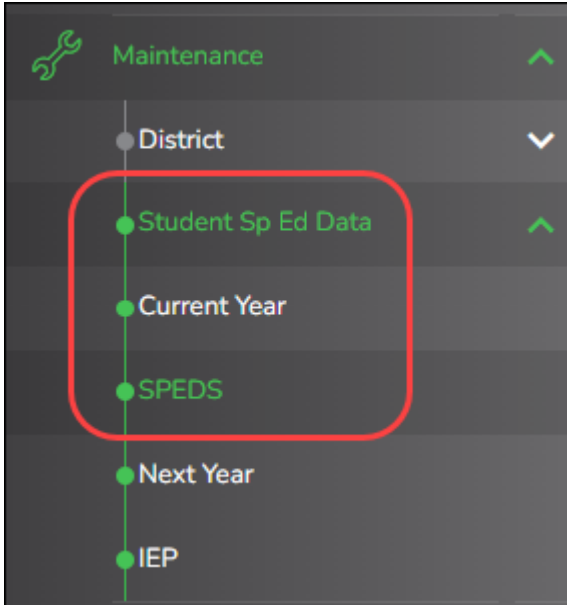

timely_initial_evaluation

Table of Contents

Special Education > Maintenance > Student Sp Ed Data > SPEDS

Child Find SPPI-11 and Child Find SPPI-12 are located under *Registration > Maintenance > Core Collections*. There are four scenarios for reporting students:

- **ECSE** (Early Childhood Outcomes (SPPI-7))
- **Secondary Transition** (SPPI-13)

Back Cover